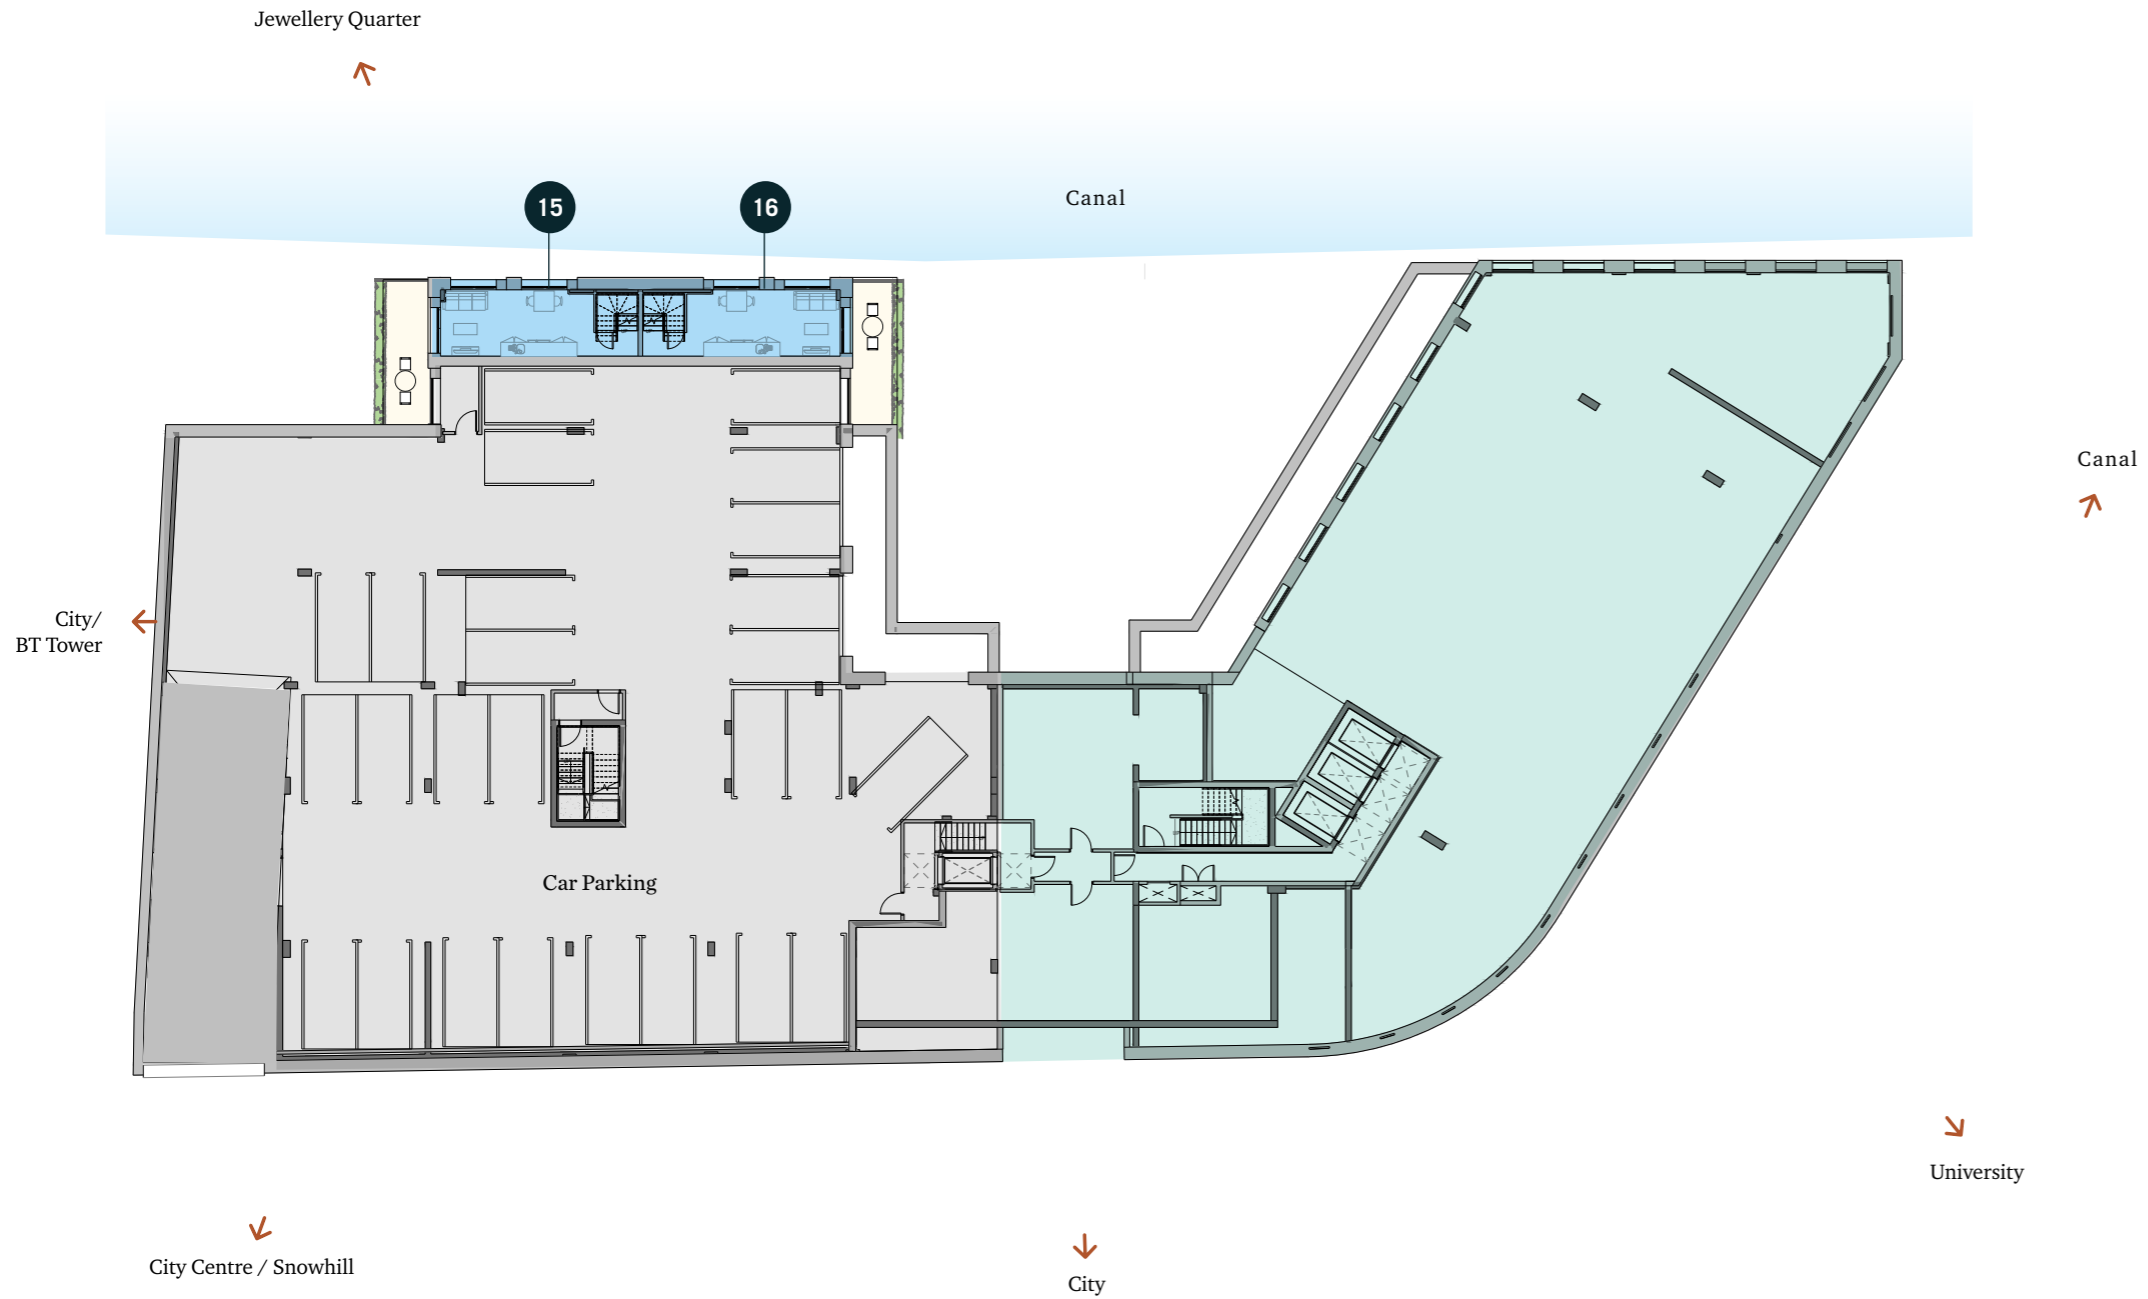

Lancaster Wharf Floorplans

AFFINITY LIVING

2023

Floorplans

SelectProperty

Level Lower Ground

Level Ground

	BEDROOM	INTERNAL SIZE (SQFT)	BALCONY SIZE (SQFT)
1	2 Bed	593	140
2	2 Bed	756	205
3	2 Bed	717	117
4	1 Bed Duplex	466	0
5	1 Bed Duplex	468	0
6	1 Bed Duplex	473	0
7	1 Bed Duplex	475	0
8	1 Bed Duplex	481	0
9	1 Bed Duplex	481	0
10	1 Bed Duplex	485	0
11	1 Bed Duplex	499	0
12	2 Bed	607	194
13	2 Bed	752	80
14	1 Bed	526	118
15	2 Bed Duplex	824	140
16	2 Bed Duplex	824	140
17	1 Bed	529	99
18	2 Bed	910	112
19	1 Bed	476	97

Level One

	BEDROOM	INTERNAL SIZE (SQFT)	BALCONY SIZE (SQFT)
● 1	2 Bed	658	0
● 2	2 Bed	755	0
● 3	2 Bed	716	0
● 4	2 Bed	716	0
● 5	1 Bed	529	0
● 6	2 Bed	741	0
● 7	1 Bed	543	0
● 8	1 Bed	547	0
● 9	2 Bed	654	0
● 10	1 Bed	471	0
● 11	1 Bed	480	0
● 12	1 Bed	541	0
● 13	1 Bed	469	0
● 14	1 Bed	478	0
● 15	2 Bed	831	51
● 16	1 Bed	526	0
● 17	1 Bed	547	74
● 18	1 Bed	547	74
● 19	1 Bed	529	0
● 20	2 Bed	910	51
● 21	1 Bed	479	0
● 22	1 Bed	470	0