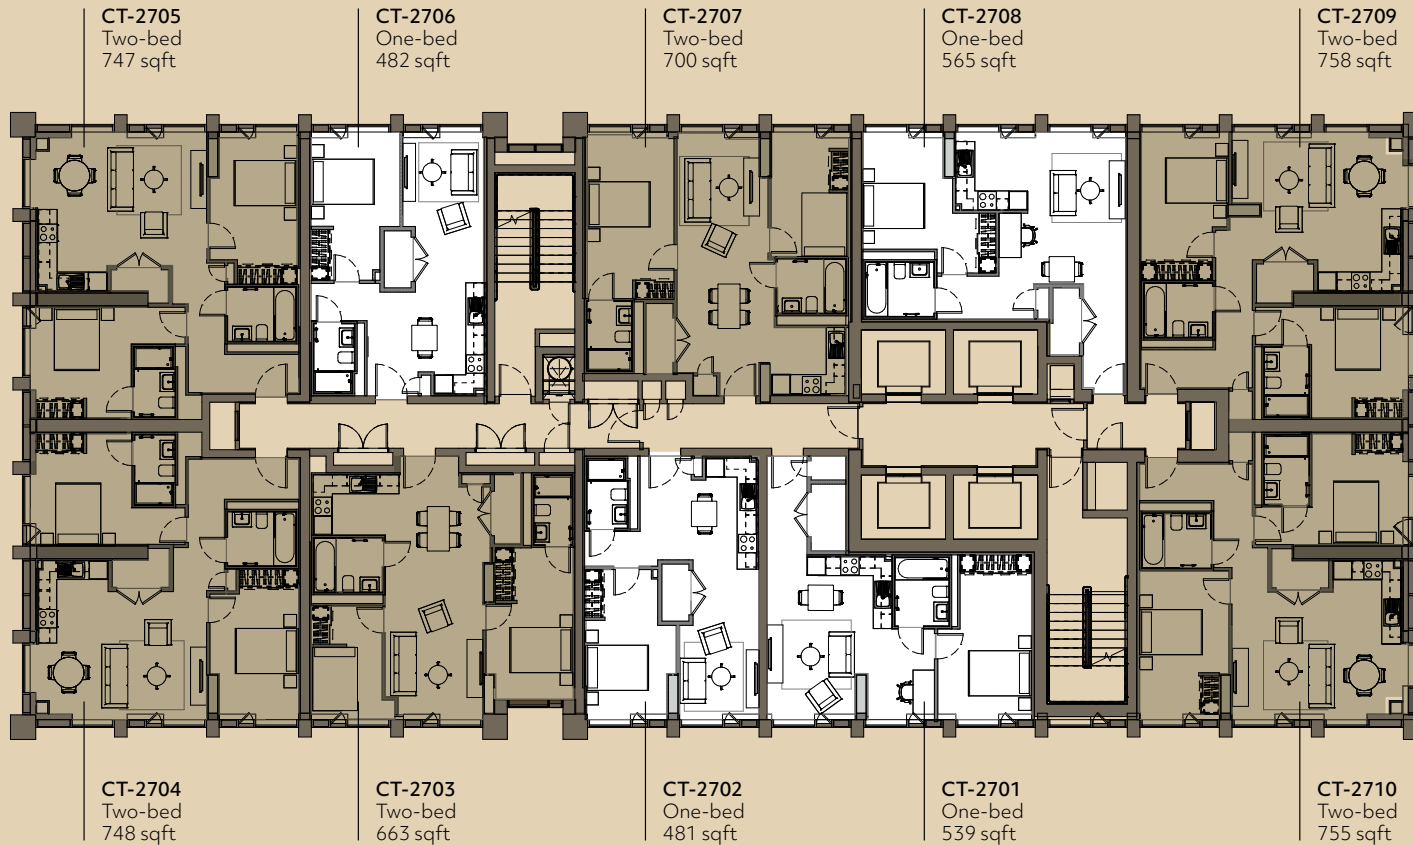

# FLOOR 27

SNOWHILL

VICTORIA SQUARE

JEWELLERY QUARTER

CENTENARY SQUARE

CITY CENTRE GARDENS

Please note, the floorplans displayed are correct at the time of publication but the actual layout and arrangement of furniture are subject to changes which will not materially affect the overall size or amenity offered by the room.