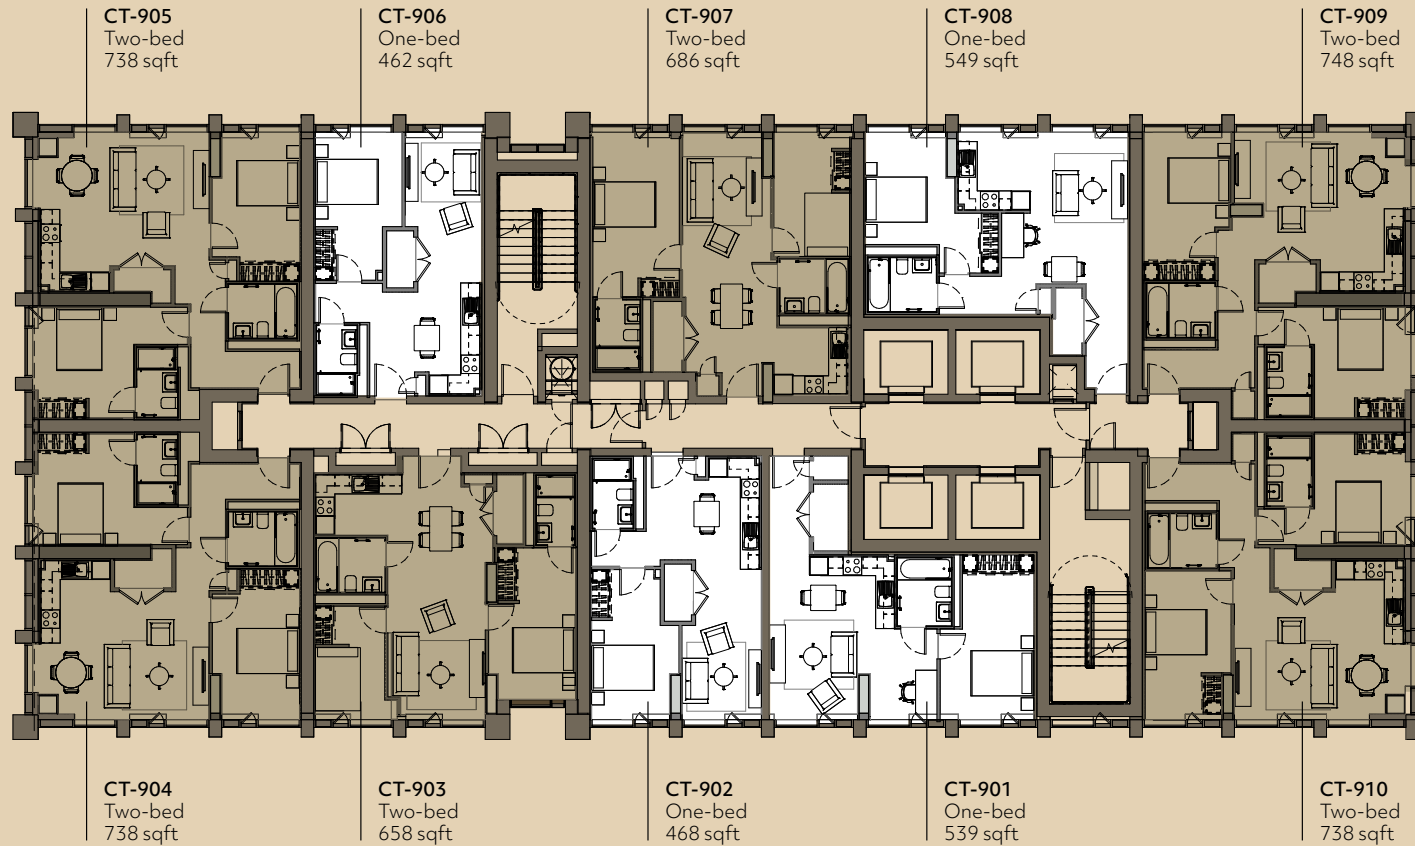

# FLOOR 12

SNOWHILL

VICTORIA SQUARE

JEWELLERY QUARTER

CENTENARY SQUARE

CITY CENTRE GARDENS

Please note, the floorplans displayed are correct at the time of publication but the actual layout and arrangement of furniture are subject to changes which will not materially affect the overall size or amenity offered by the room.

SNOWHILL

VICTORIA SQUARE

JEWELLERY QUARTER

CENTENARY SQUARE

CITY CENTRE GARDENS

Please note, the floorplans displayed are correct at the time of publication but the actual layout and arrangement of furniture are subject to changes which will not materially affect the overall size or amenity offered by the room.