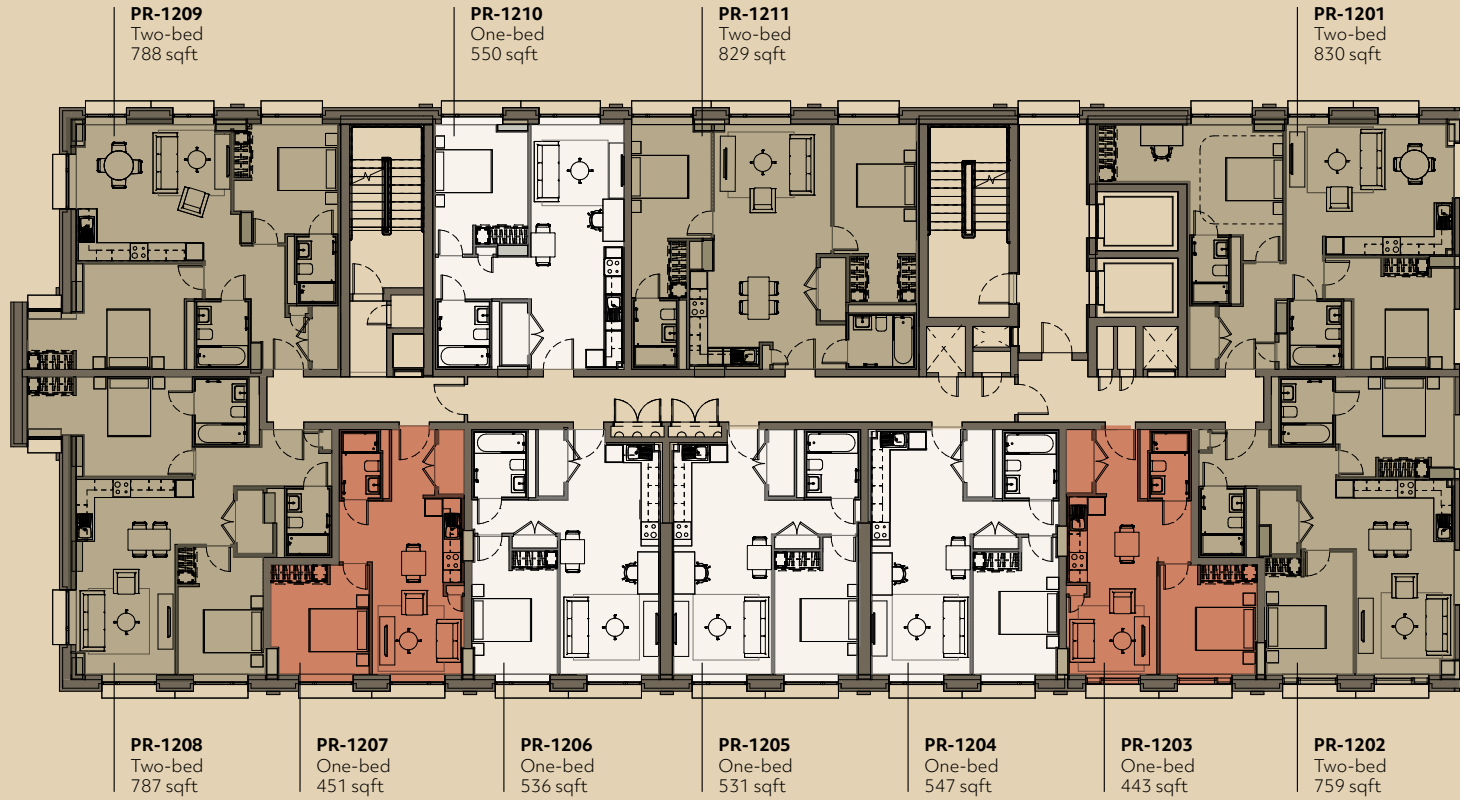

# FLOOR 12

SNOWHILL

VICTORIA SQUARE

JEWELLERY QUARTER

CENTENARY SQUARE

CITY CENTRE GARDENS

Please note, the floorplans displayed are correct at the time of publication but the actual layout and arrangement of furniture are subject to changes which will not materially affect the overall size or amenity offered by the room.

SNOWHILL

VICTORIA SQUARE

JEWELLERY QUARTER

CENTENARY SQUARE

CITY CENTRE GARDENS

Please note, the floorplans displayed are correct at the time of publication but the actual layout and arrangement of furniture are subject to changes which will not materially affect the overall size or amenity offered by the room.