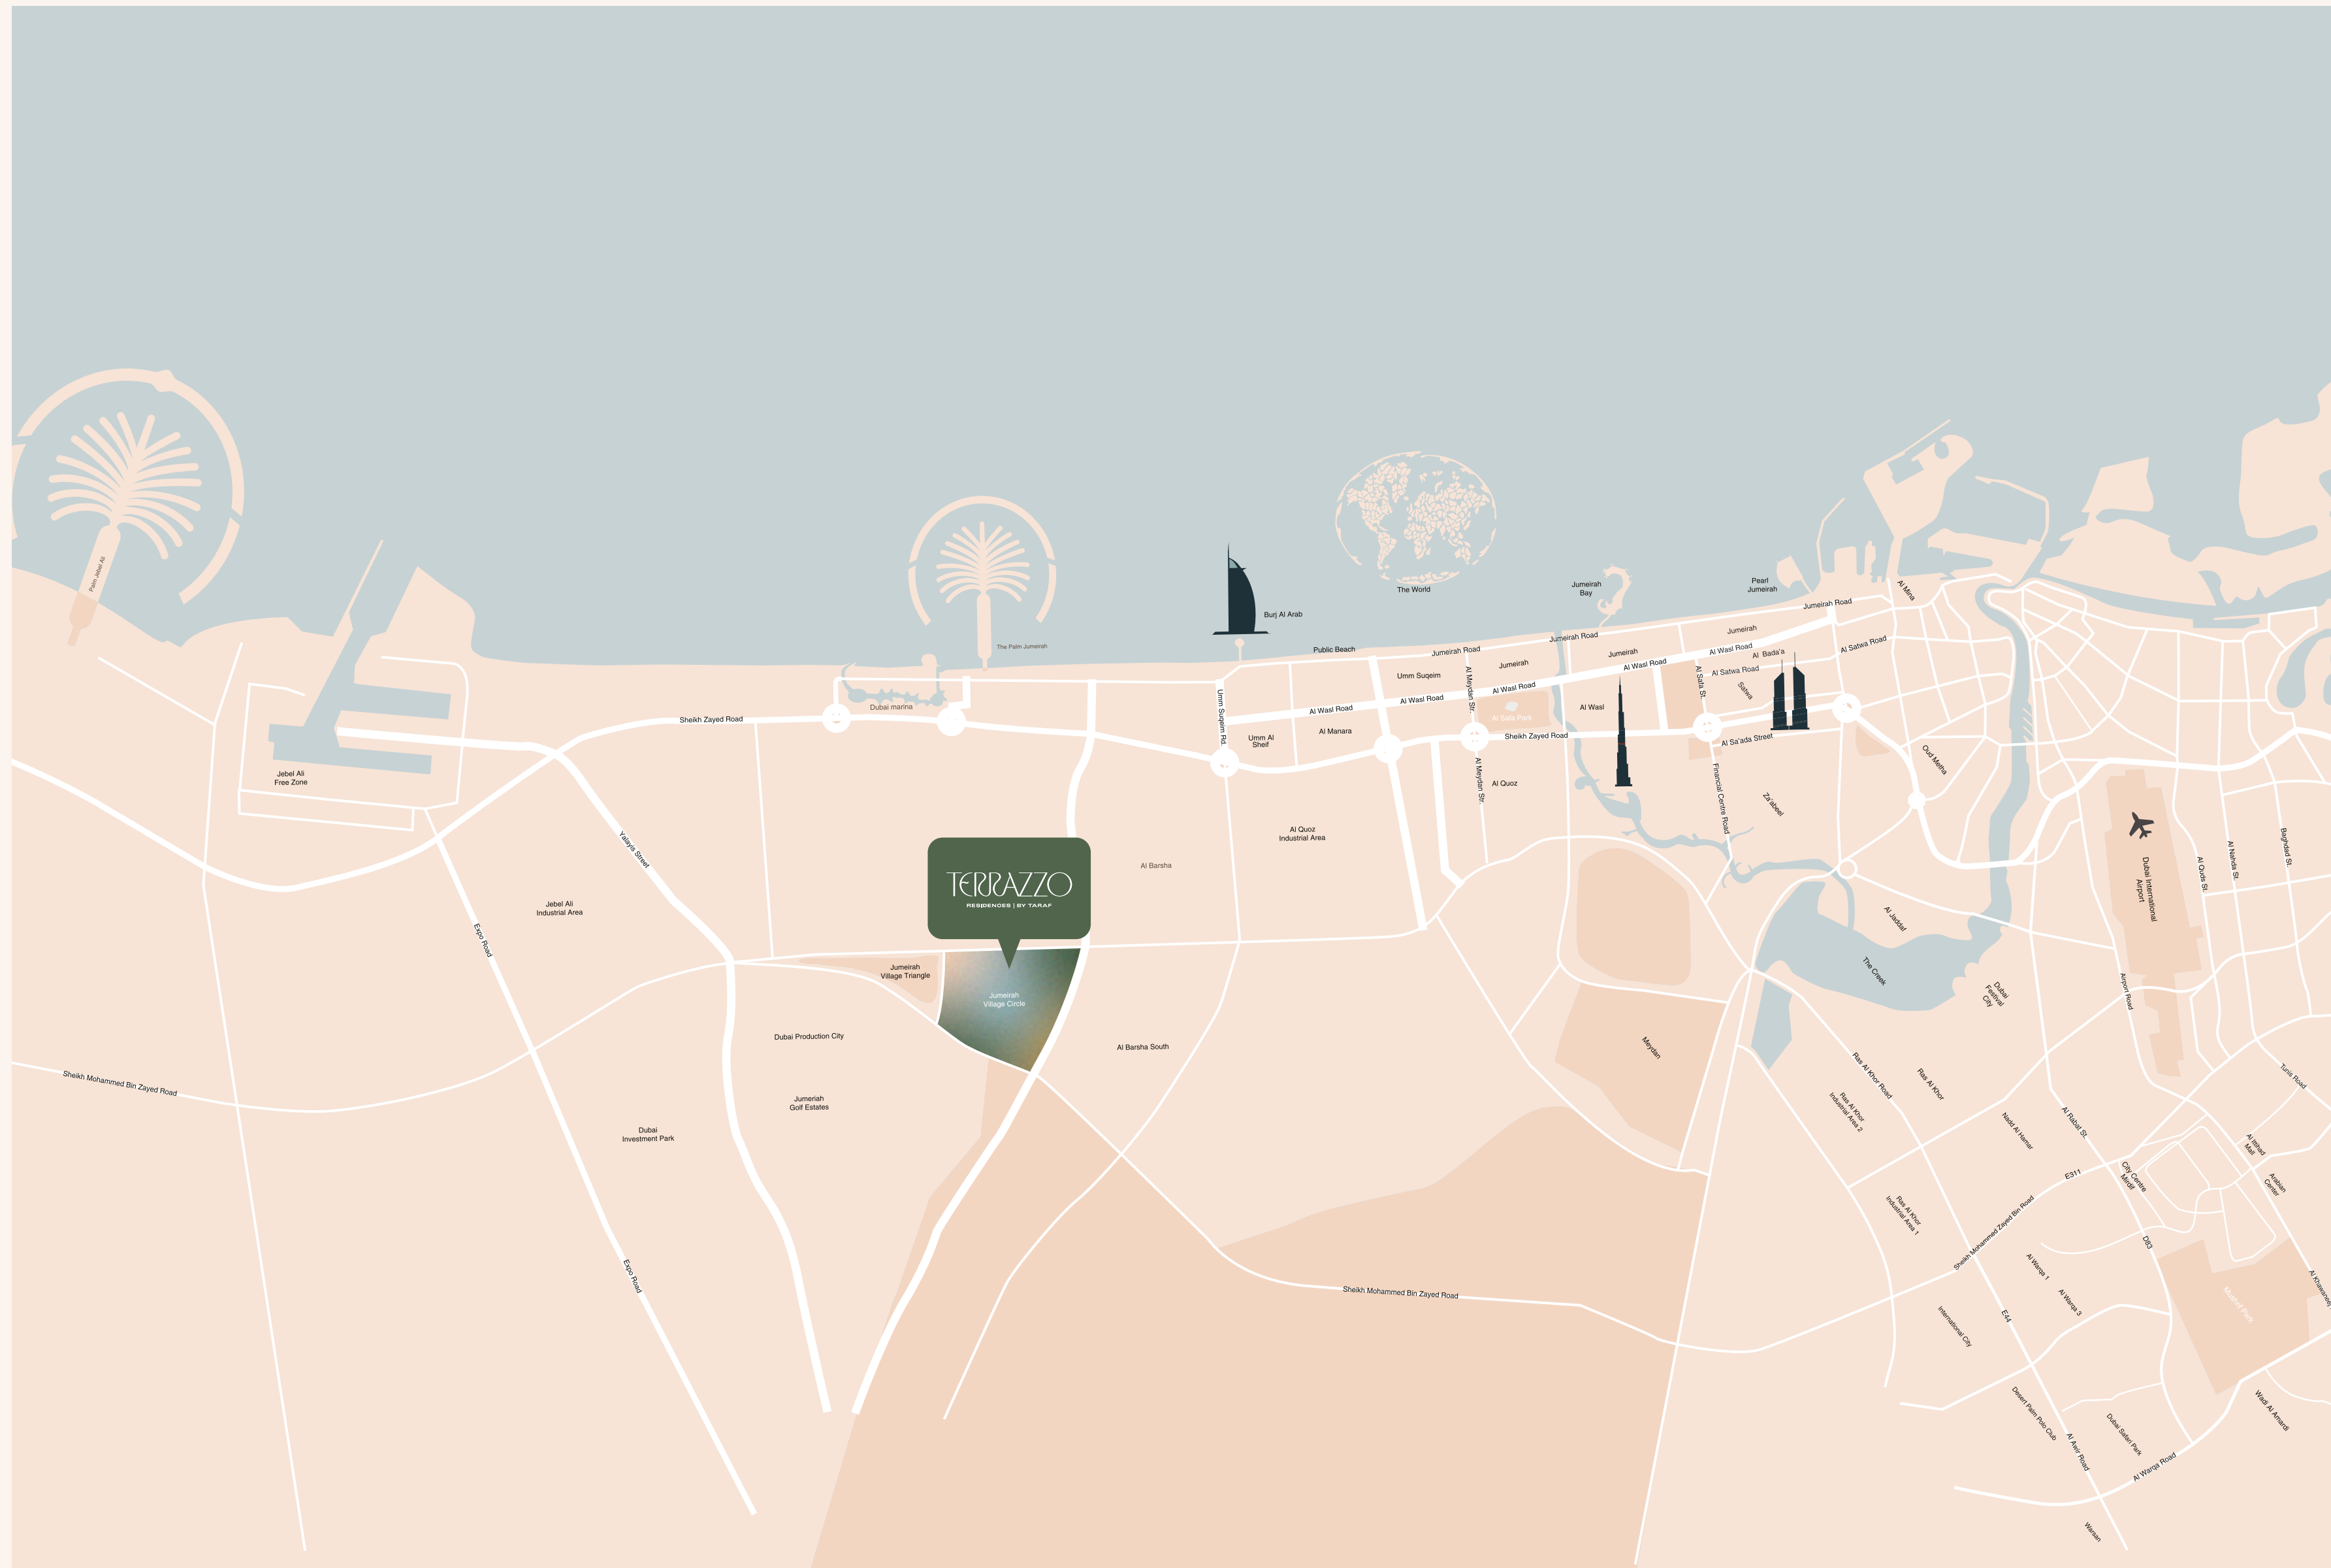

TERRAZZO

RESIDENCES | BY TARAF

Terrazzo the Harmony of Life

Discover the zenith of luxury & serenity at Terrazzo.

The Location

The background is a solid dark green color. It features faint, dotted patterns of leaves and stems. One pattern is in the upper left, showing a cluster of leaves. Another is in the lower right, showing a single leaf with a detailed vein structure. The overall aesthetic is clean and natural.

About JVC

Jumeirah Village Circle is home to a wealth of man-made parks for its residents to enjoy. With more than 40 well-kept green areas, JVC has become the place to be for those looking to get back to nature. Its location is well connected to major roads such as Al Khail Road and Hessa Street, so travelling around Dubai for business or pleasure is accessible. It has an abundance of retail stores at Circle Mall and an exhaustive list of restaurants, bars, and cafe options. JVC has become an increasingly popular area to live in Dubai.

Stay Connected

Terrazzo's prime location offers easy access to Al Khail Road and Hessa Street, putting the whole city within your reach.

- Connected to three main highways such as Al Khail, Hessa, and MBZ road
- 5 min away from THE CIRCLE MALL and JVC park
- 15 min drive from Dubai's top beaches: JBR, Dubai Marina, Palm Jumeirah.
- Right across from JVC biggest community park offering 360 views of lush greenery and absolute serenity.
- Facilities: THE CIRCLE MALL, JSS International School, Ladybird Nursery JVC, Right Health.