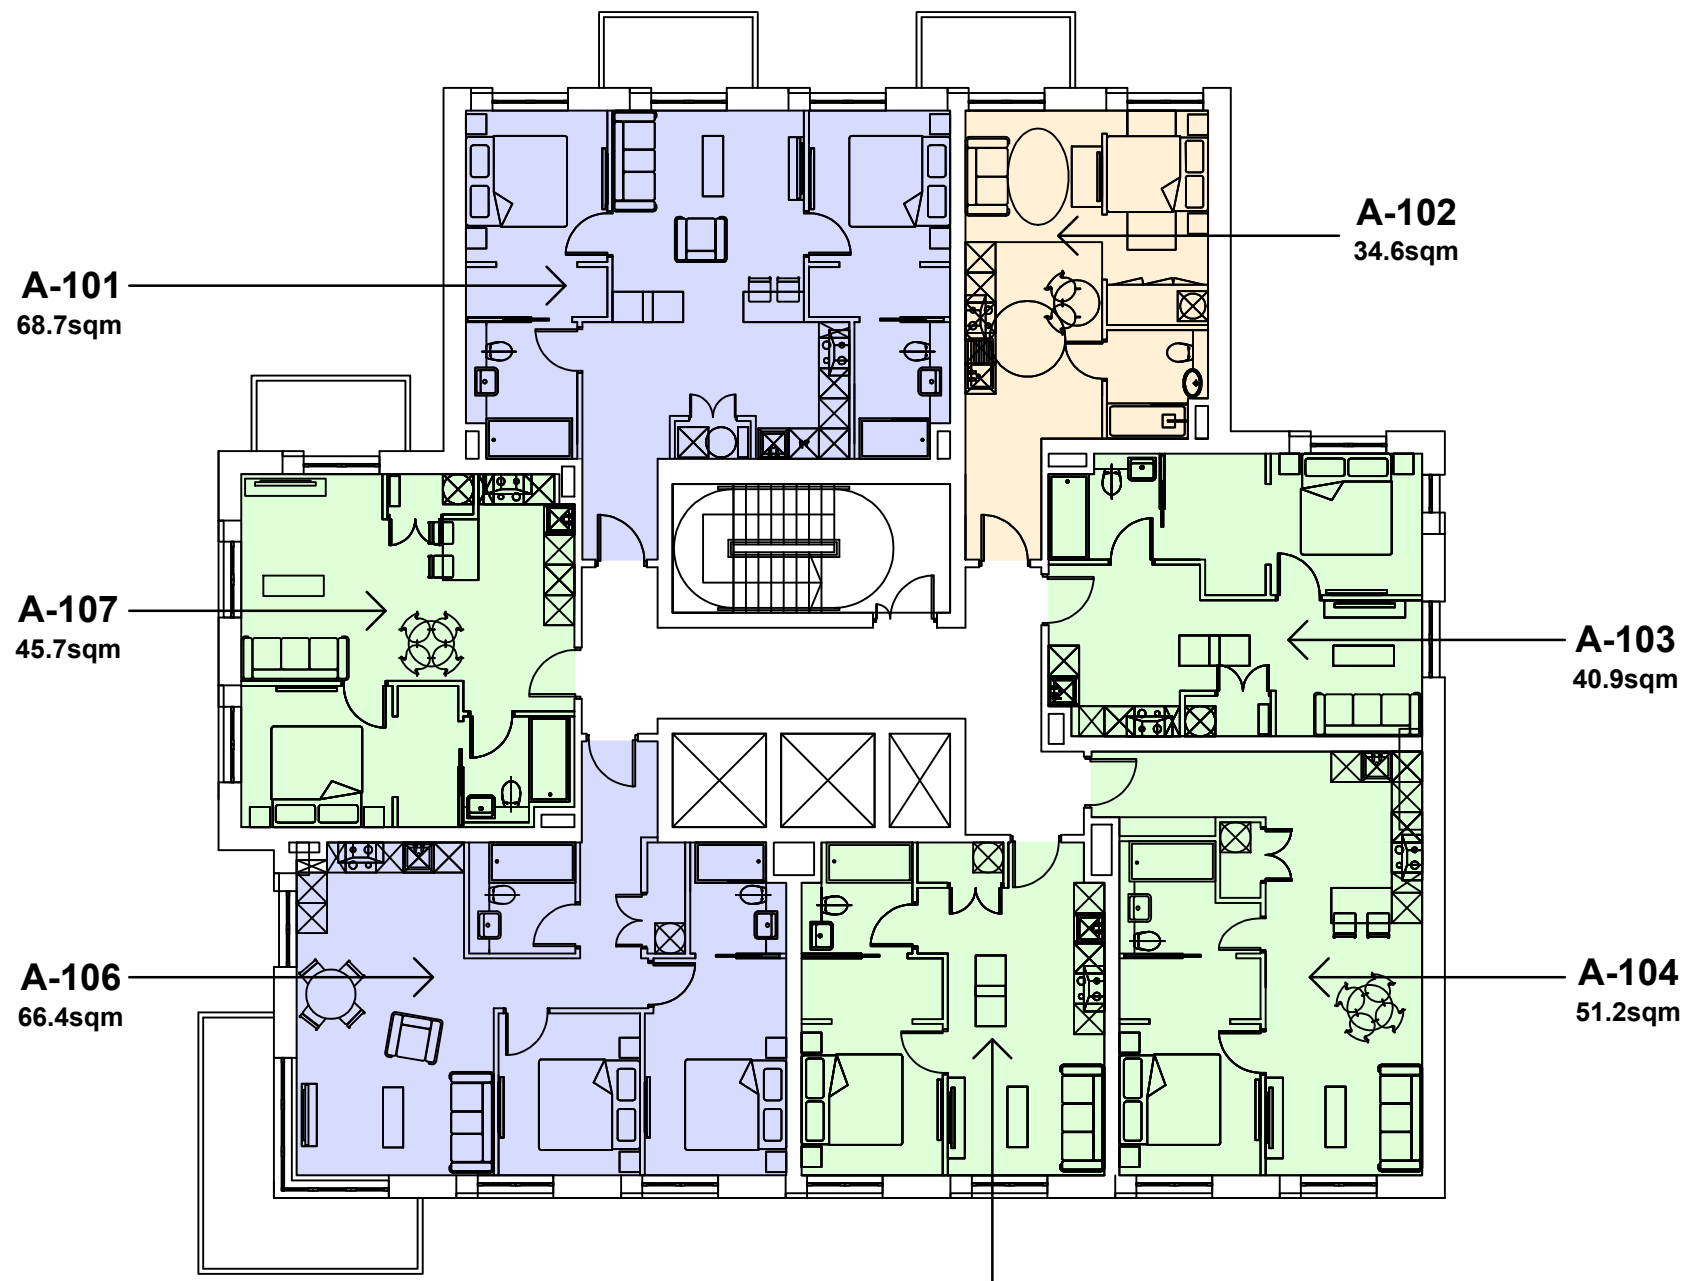

SITE LOCATION PLAN
scale 1:2500

BLOCK A
FIRST FLOOR PLAN
scale 1:150

- studio
- 1 bed apartment
- 2 bed apartment
- building curtilage
- site boundary