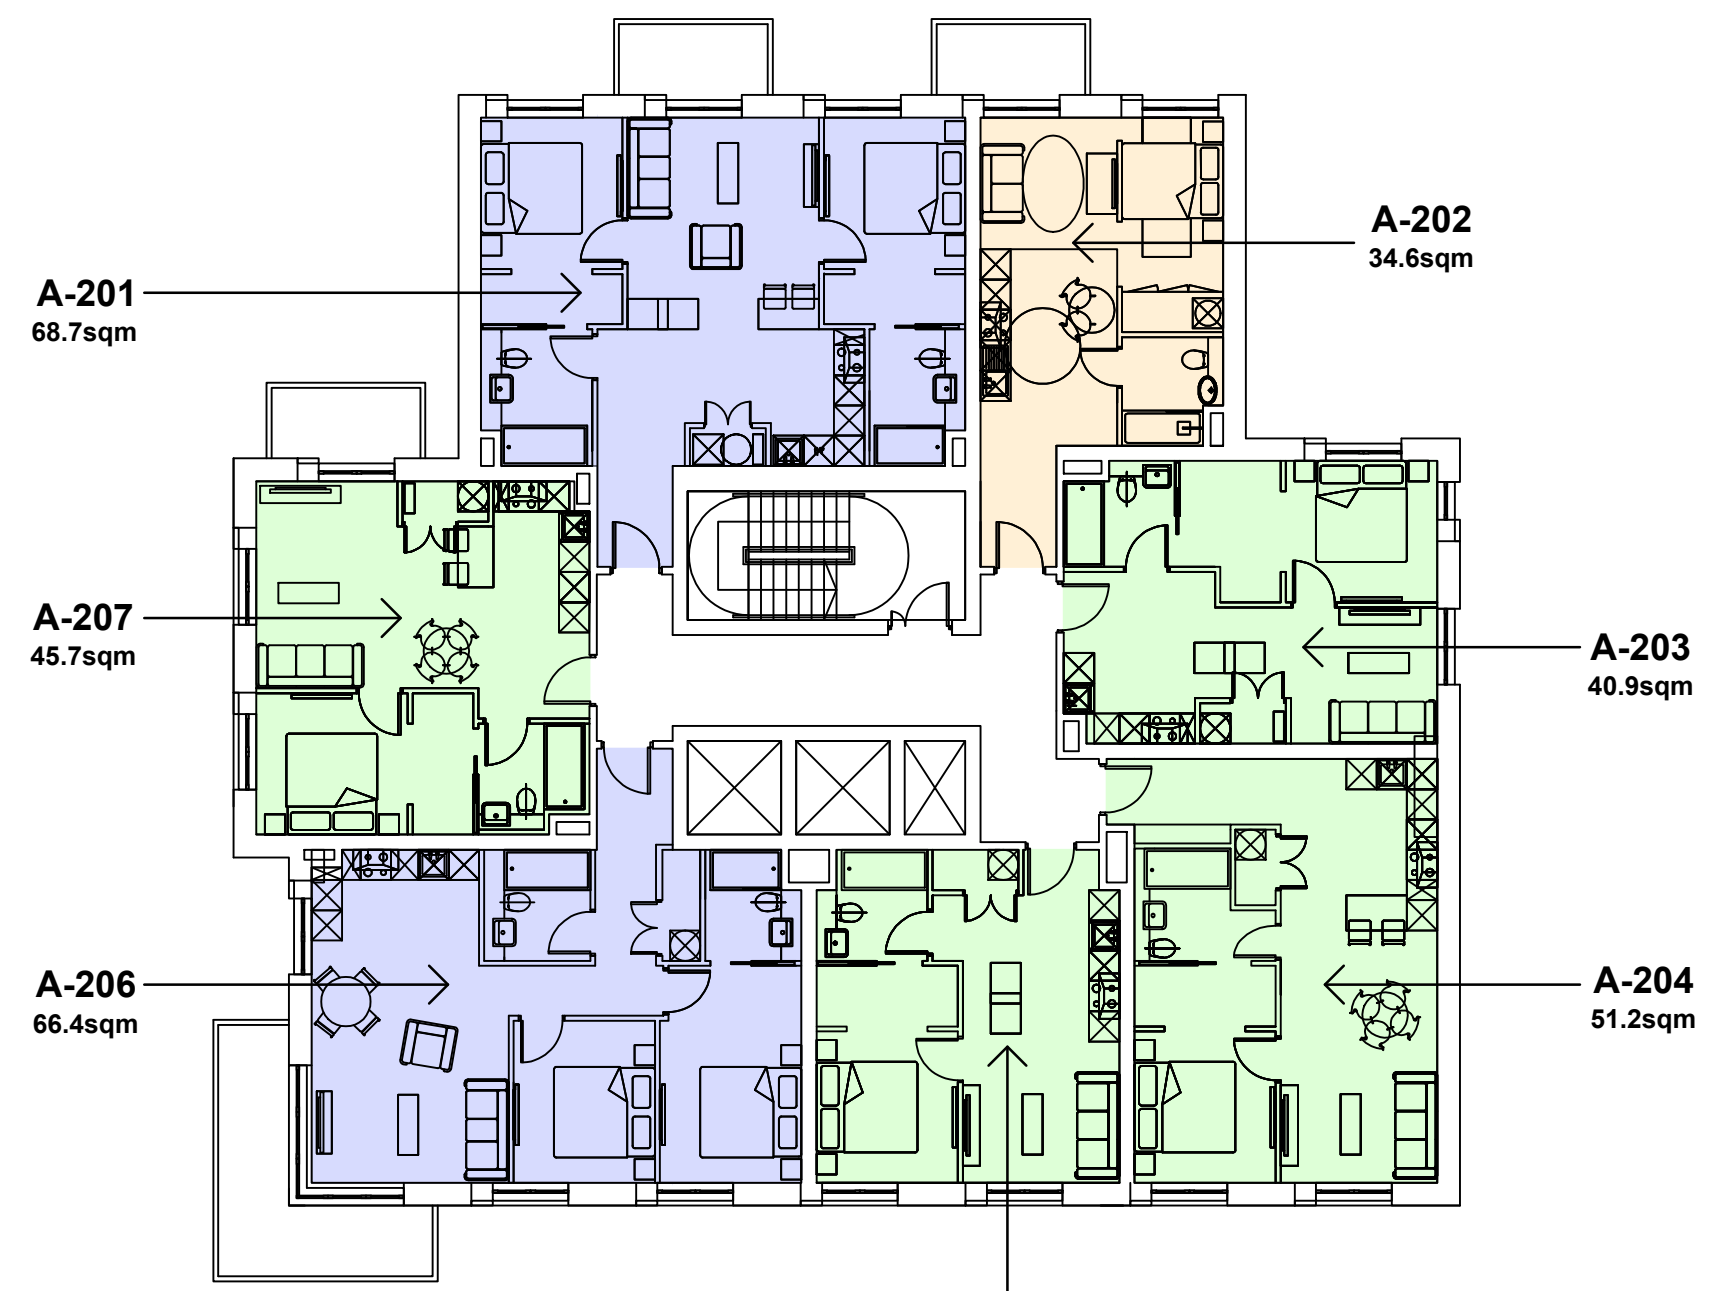

SITE LOCATION PLAN
scale 1:2500

**BLOCK A
SECOND FLOOR PLAN**
scale 1:150

- studio
- 1 bed apartment
- 2 bed apartment
- building curtilage
- site boundary