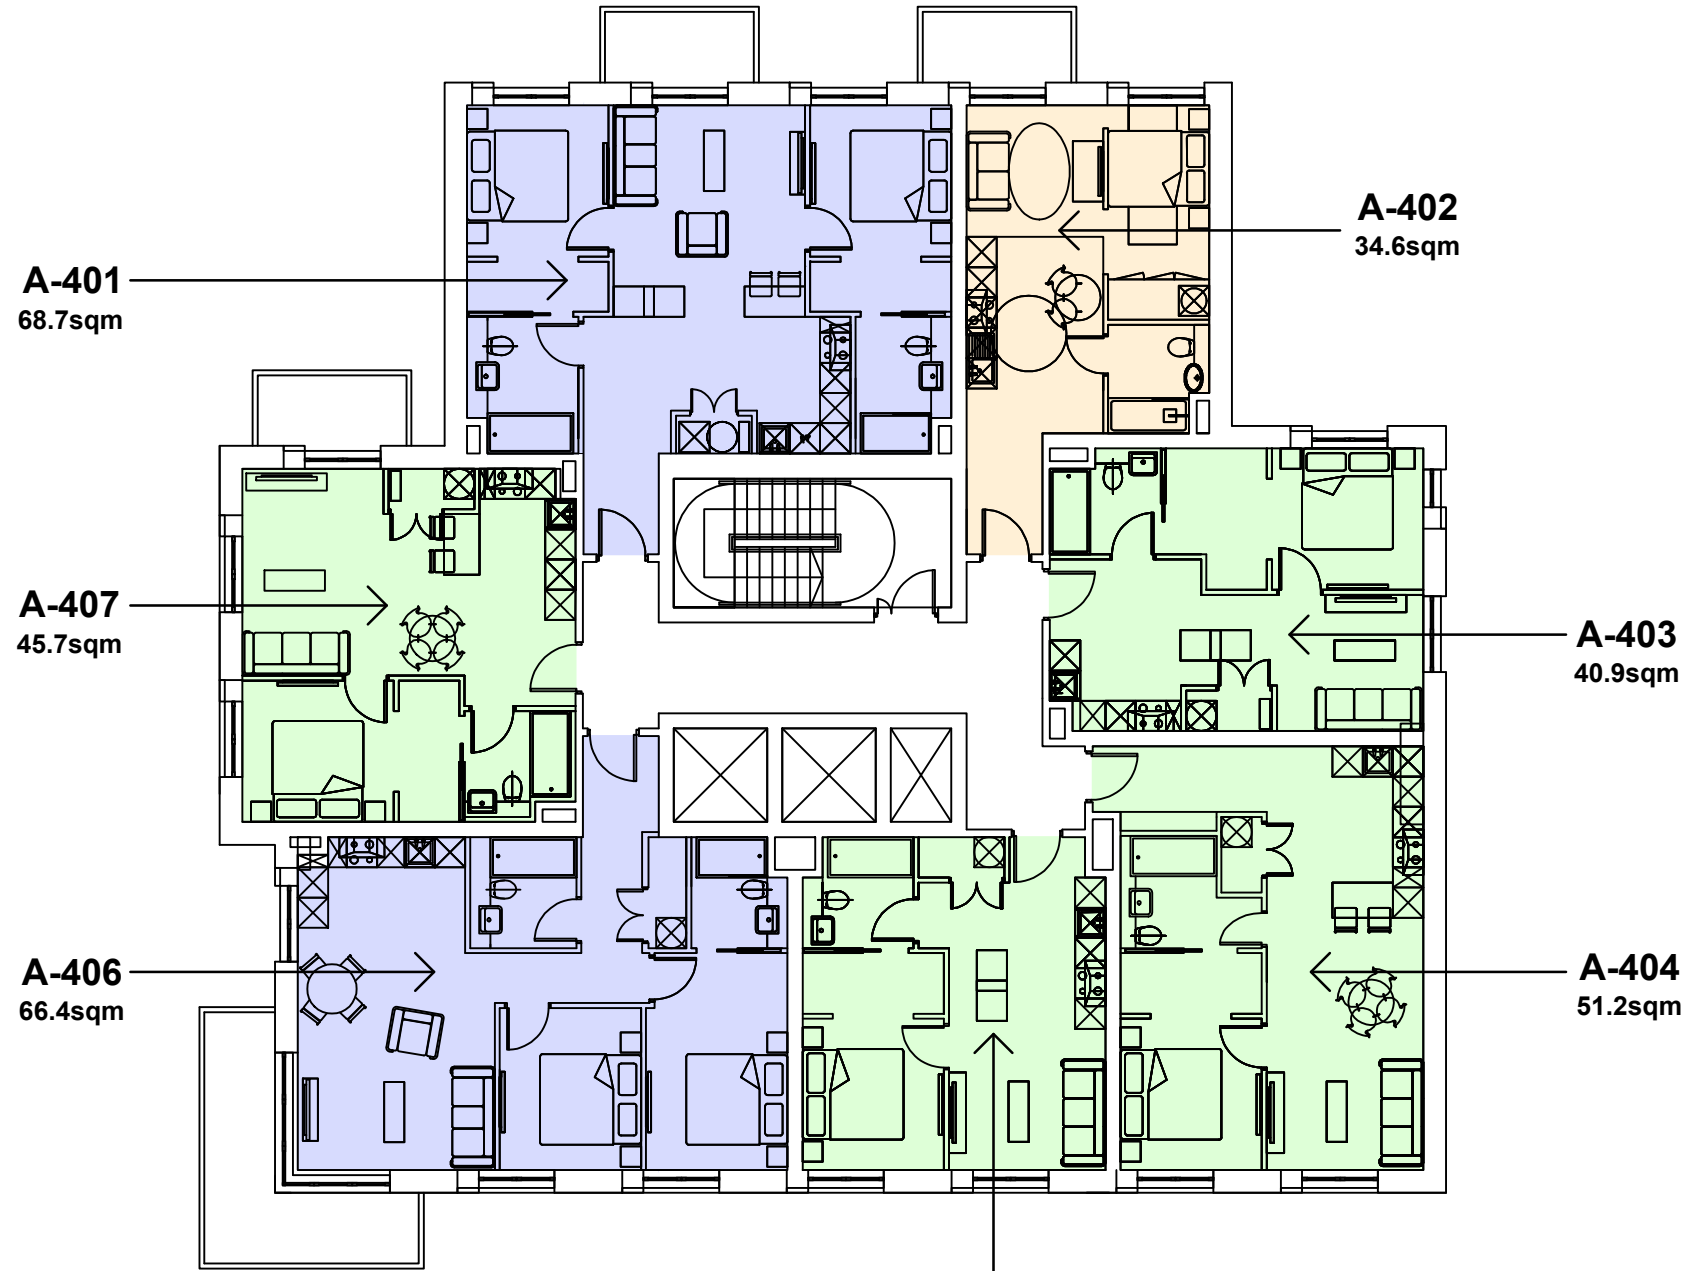

SITE LOCATION PLAN
scale 1:2500

BLOCK A
FOURTH FLOOR PLAN
scale 1:150

A-401
68.7sqm

A-402
34.6sqm

A-407
45.7sqm

A-403
40.9sqm

A-406
66.4sqm

A-404
51.2sqm

A-405
39.0sqm

- studio
- 1 bed apartment
- 2 bed apartment
- building curtilage
- site boundary