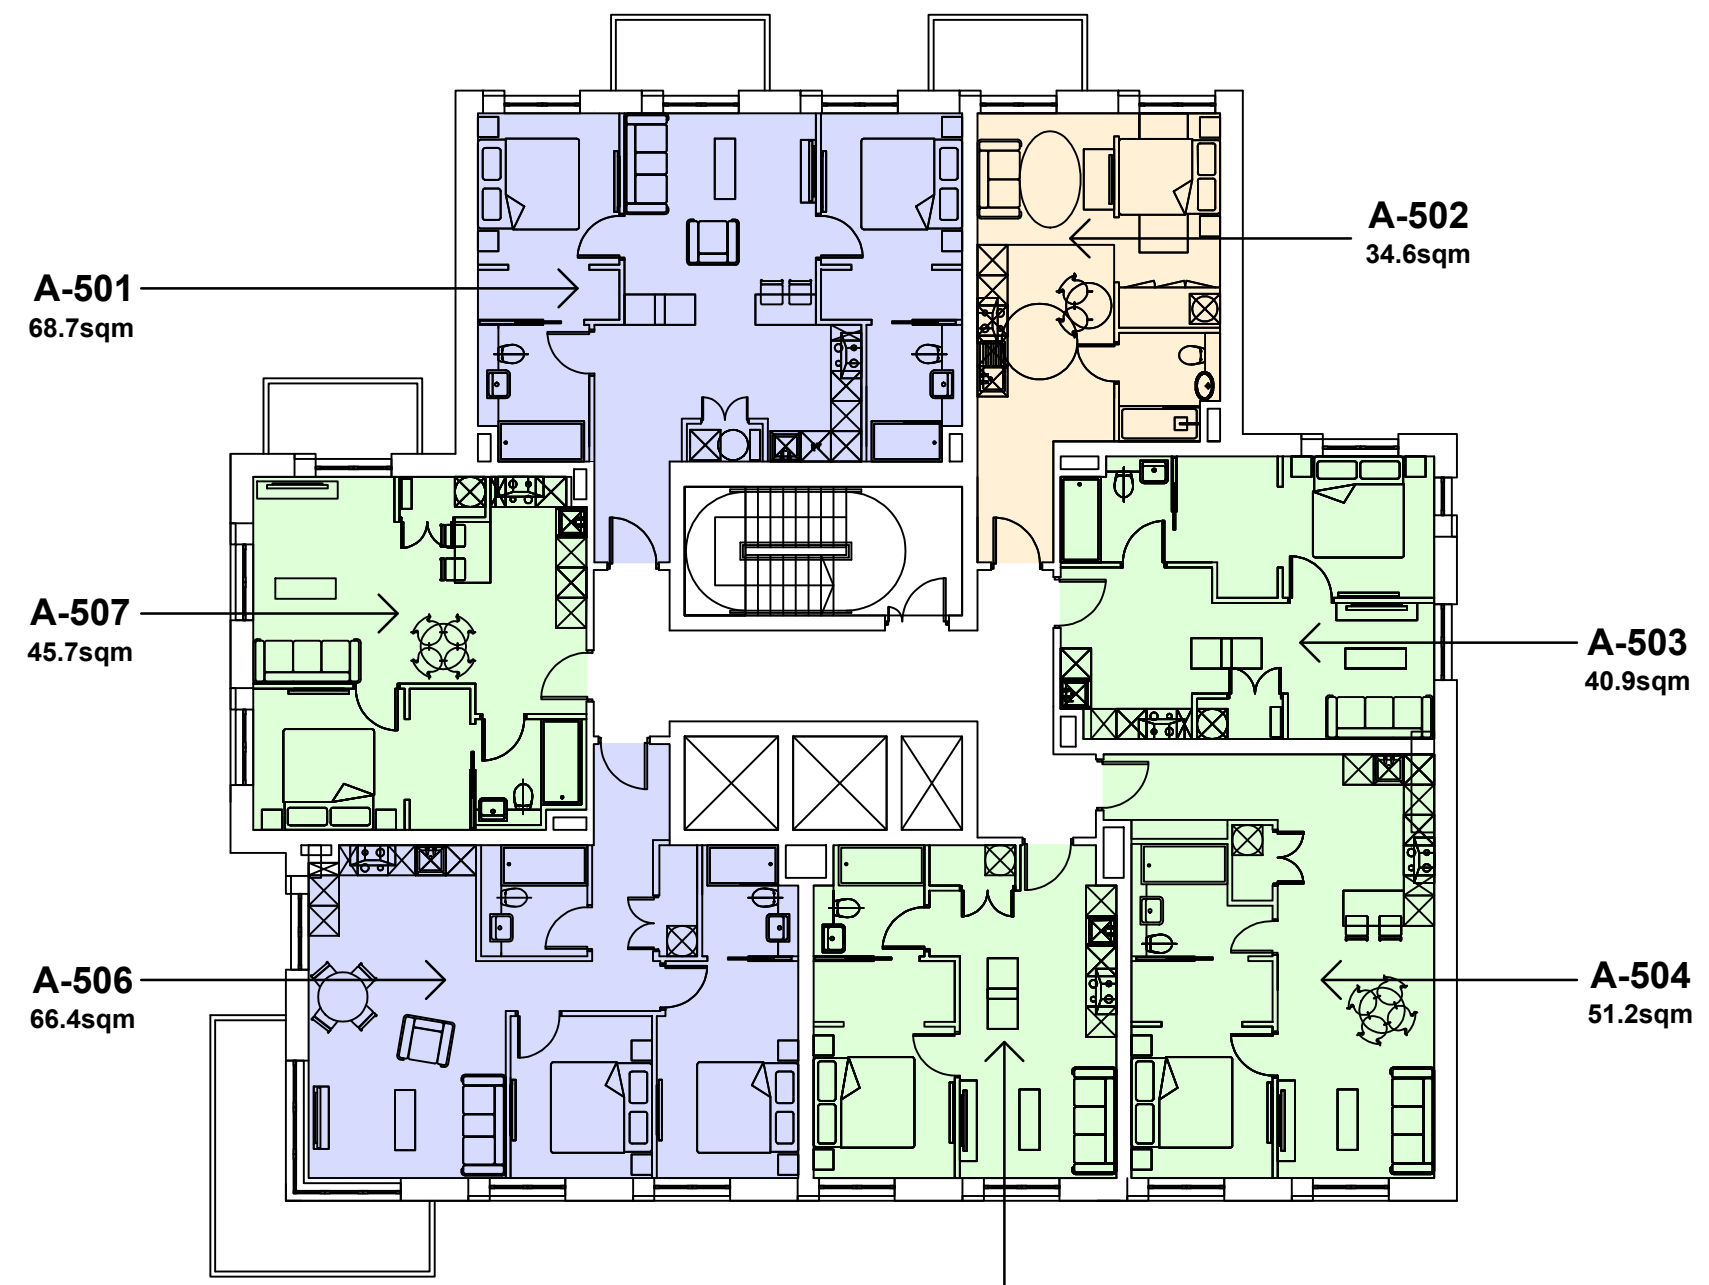

**SITE LOCATION PLAN**  
scale 1:2500

**BLOCK A**  
**FIFTH FLOOR PLAN**  
scale 1:150

- studio
- 1 bed apartment
- 2 bed apartment
- building curtilage
- site boundary