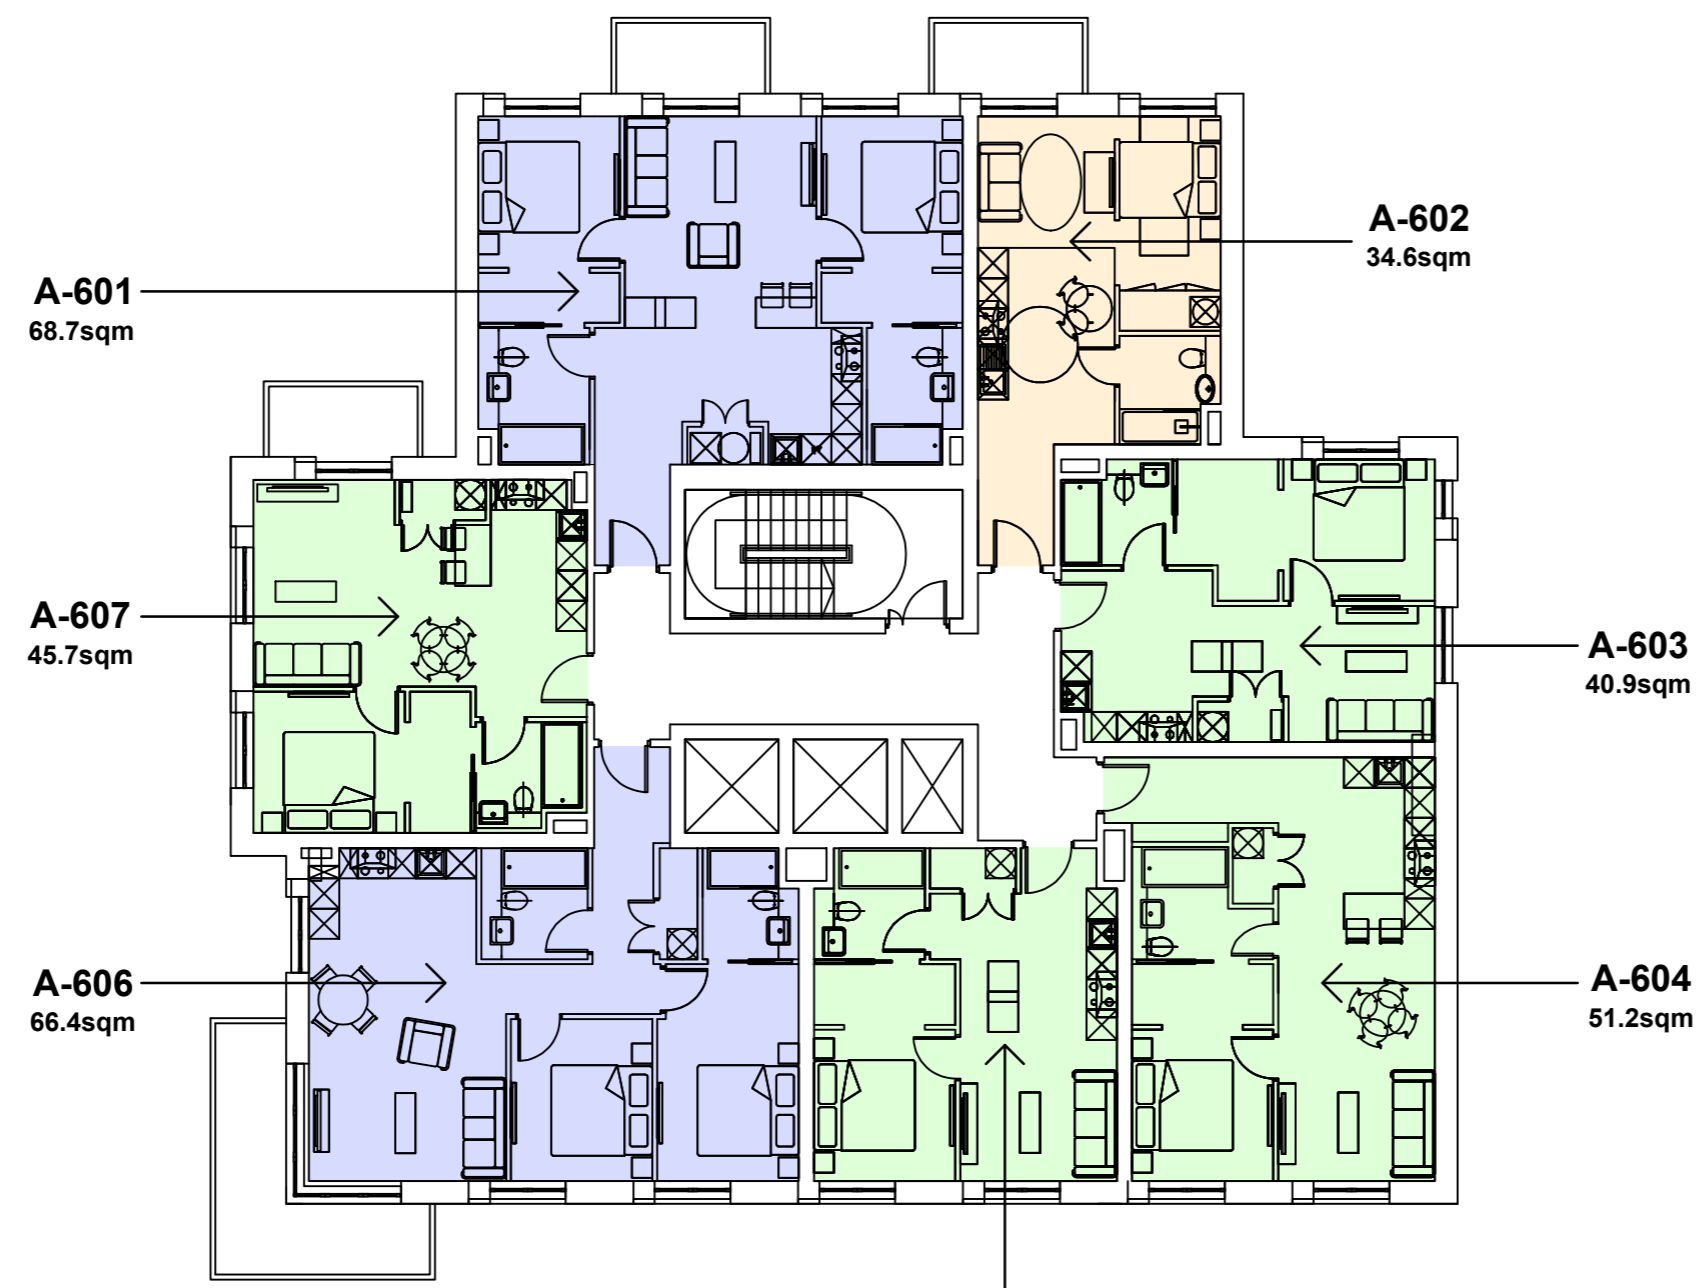

**SITE LOCATION PLAN**  
scale 1:2500

**BLOCK A**  
**SIXTH FLOOR PLAN**  
scale 1:150

- studio
- 1 bed apartment
- 2 bed apartment
- building curtilage
- site boundary