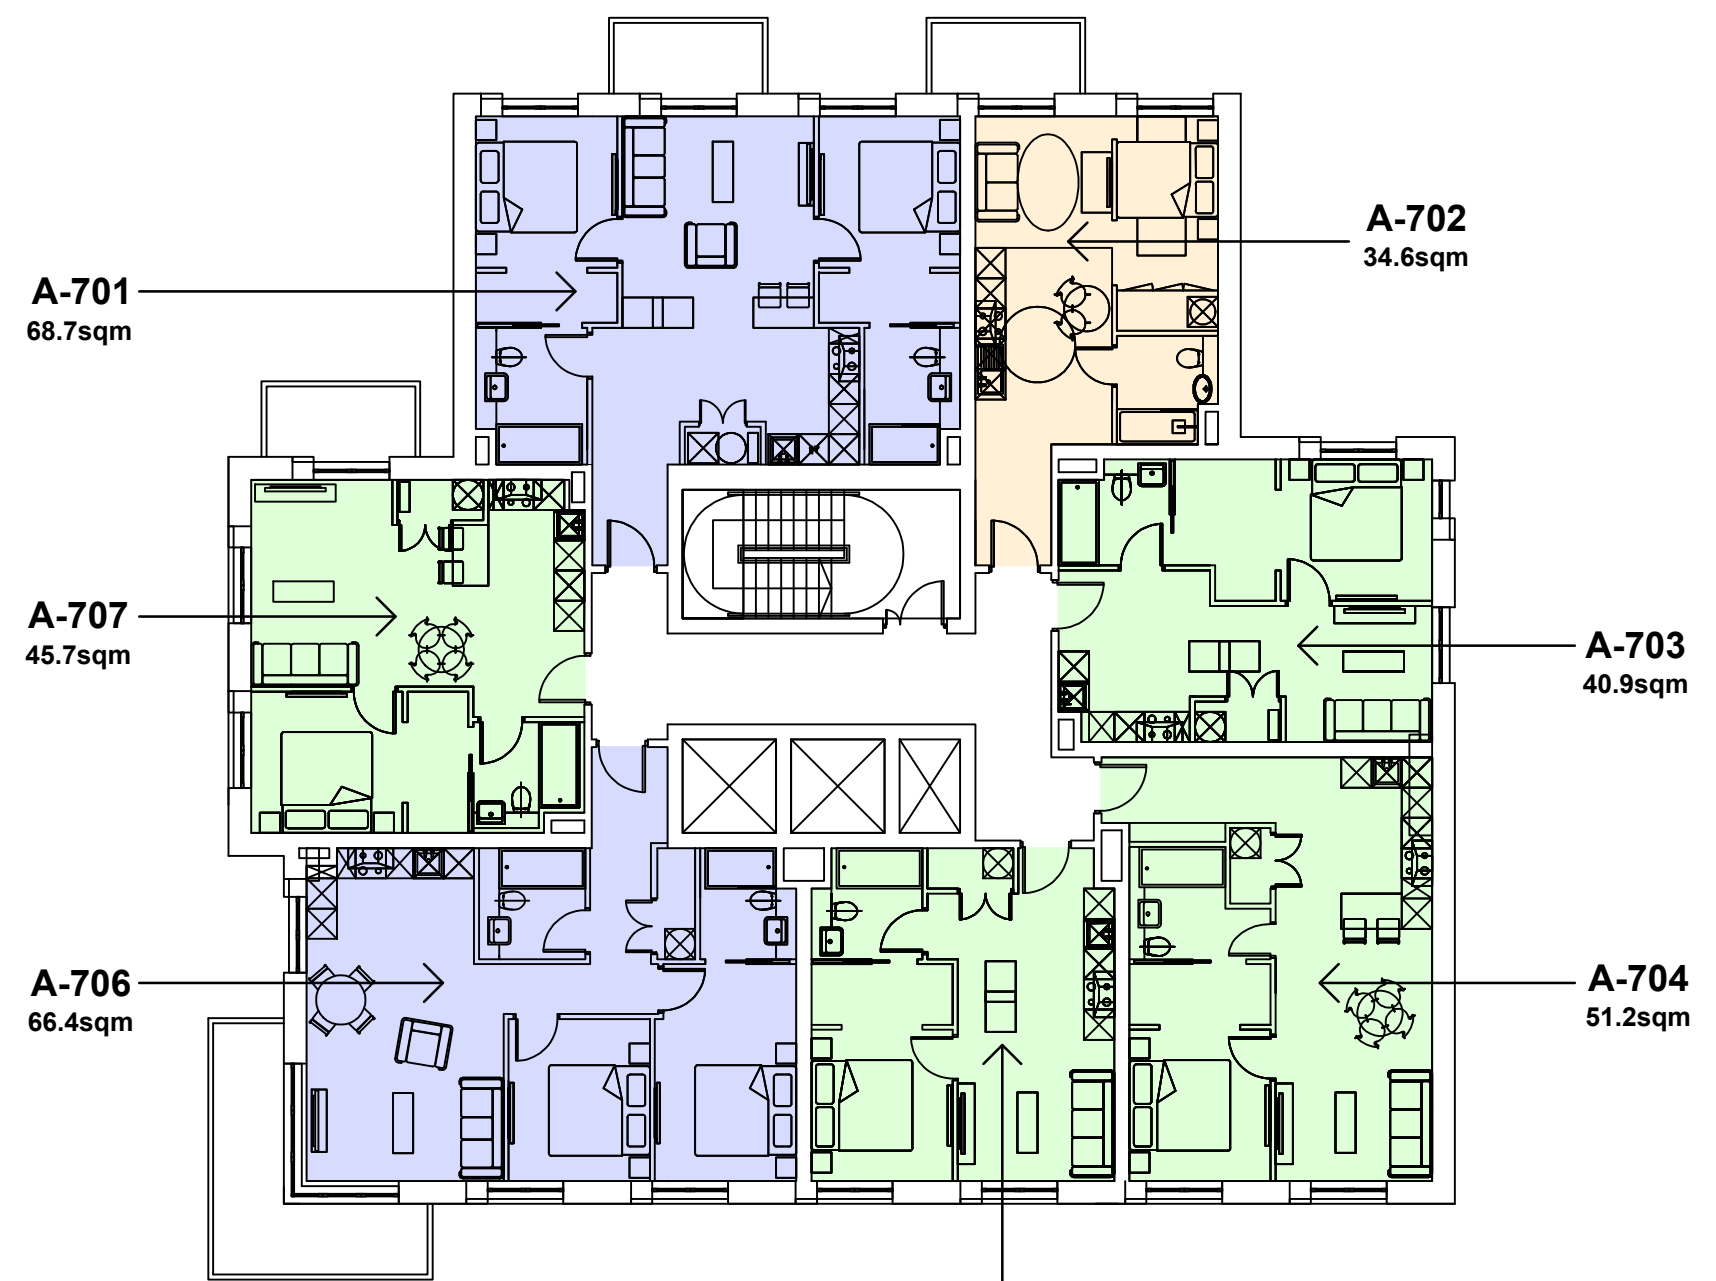

**SITE LOCATION PLAN**  
scale 1:2500

**BLOCK A**  
**SEVENTH FLOOR PLAN**  
scale 1:150

- studio
- 1 bed apartment
- 2 bed apartment
- building curtilage
- site boundary