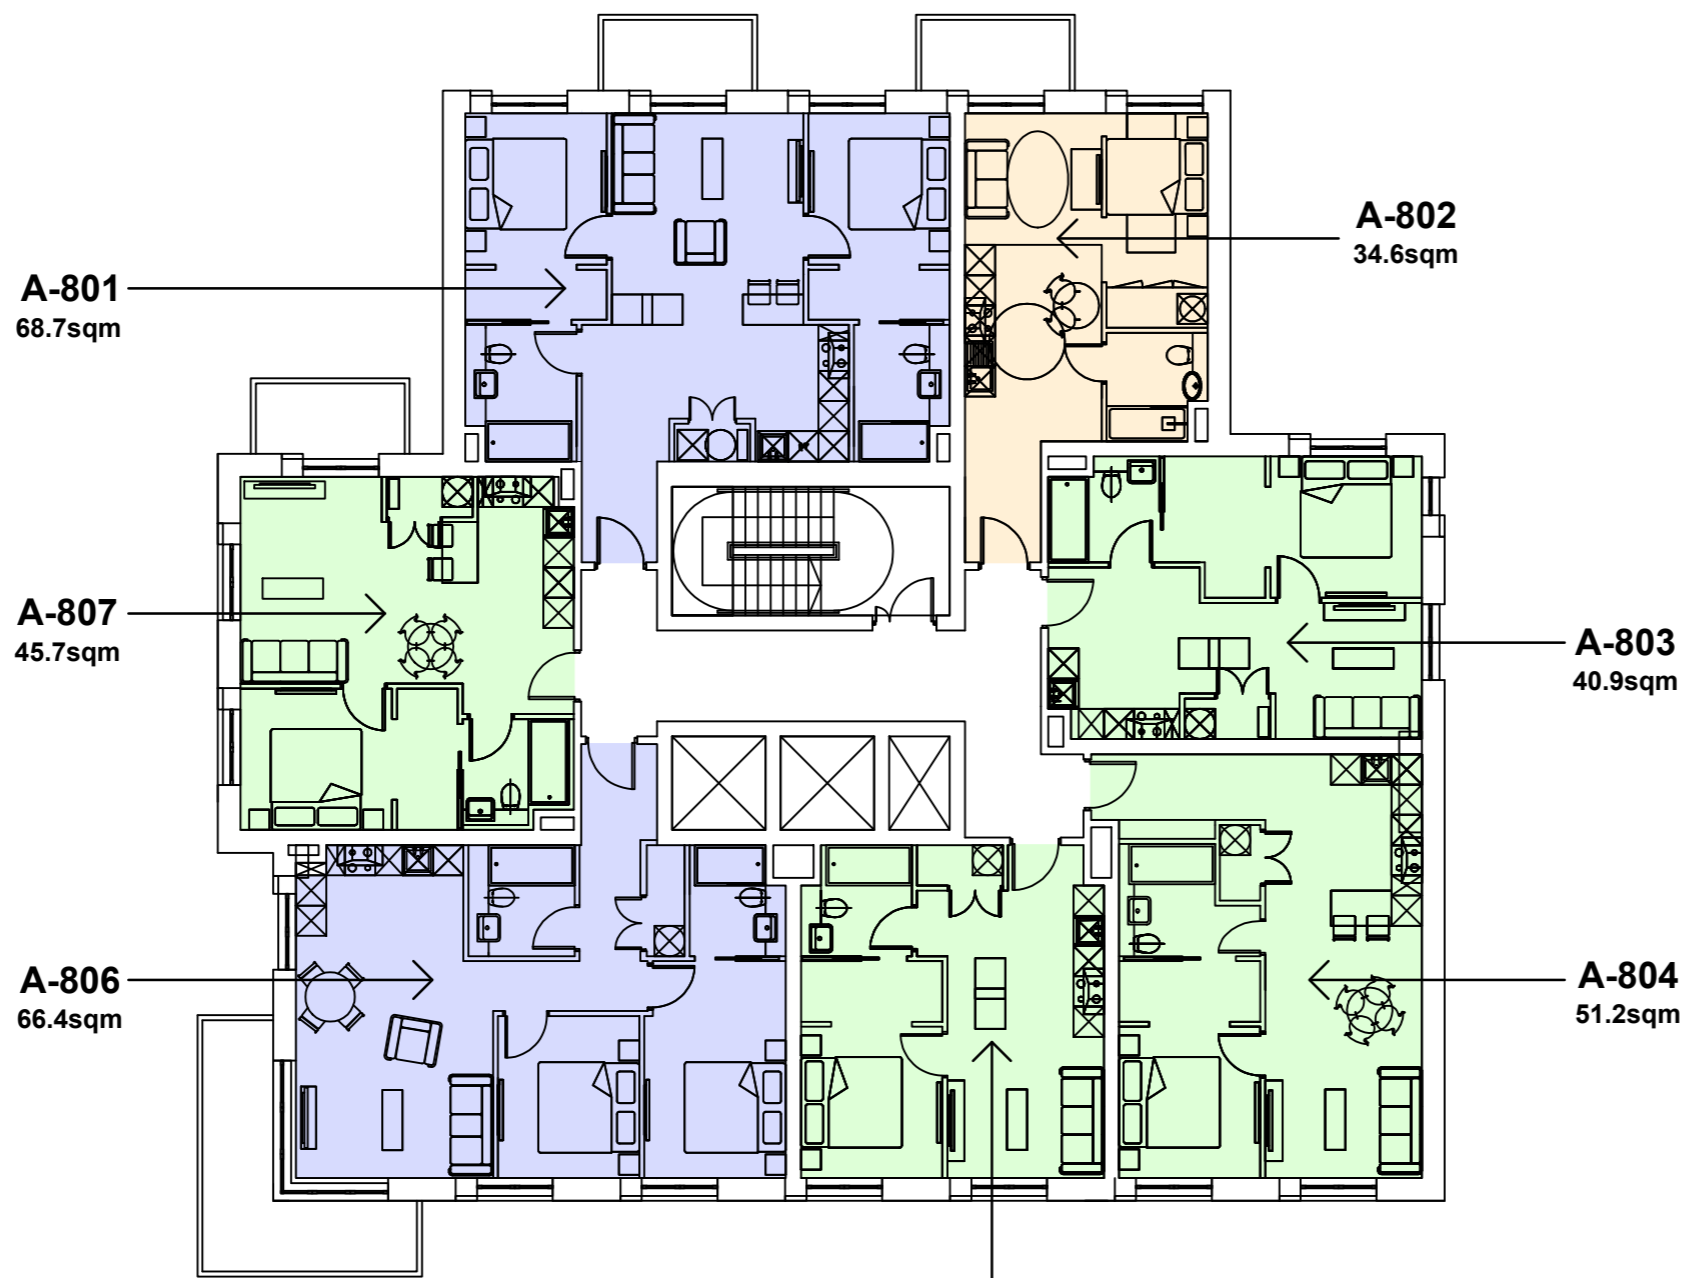

**SITE LOCATION PLAN**  
scale 1:2500

**BLOCK A**  
**EIGHTH FLOOR PLAN**  
scale 1:150

**A-801**  
68.7sqm

**A-802**  
34.6sqm

**A-807**  
45.7sqm

**A-803**  
40.9sqm

**A-806**  
66.4sqm

**A-804**  
51.2sqm

**A-805**  
39.0sqm

- studio
- 1 bed apartment
- 2 bed apartment
- building curtilage
- site boundary