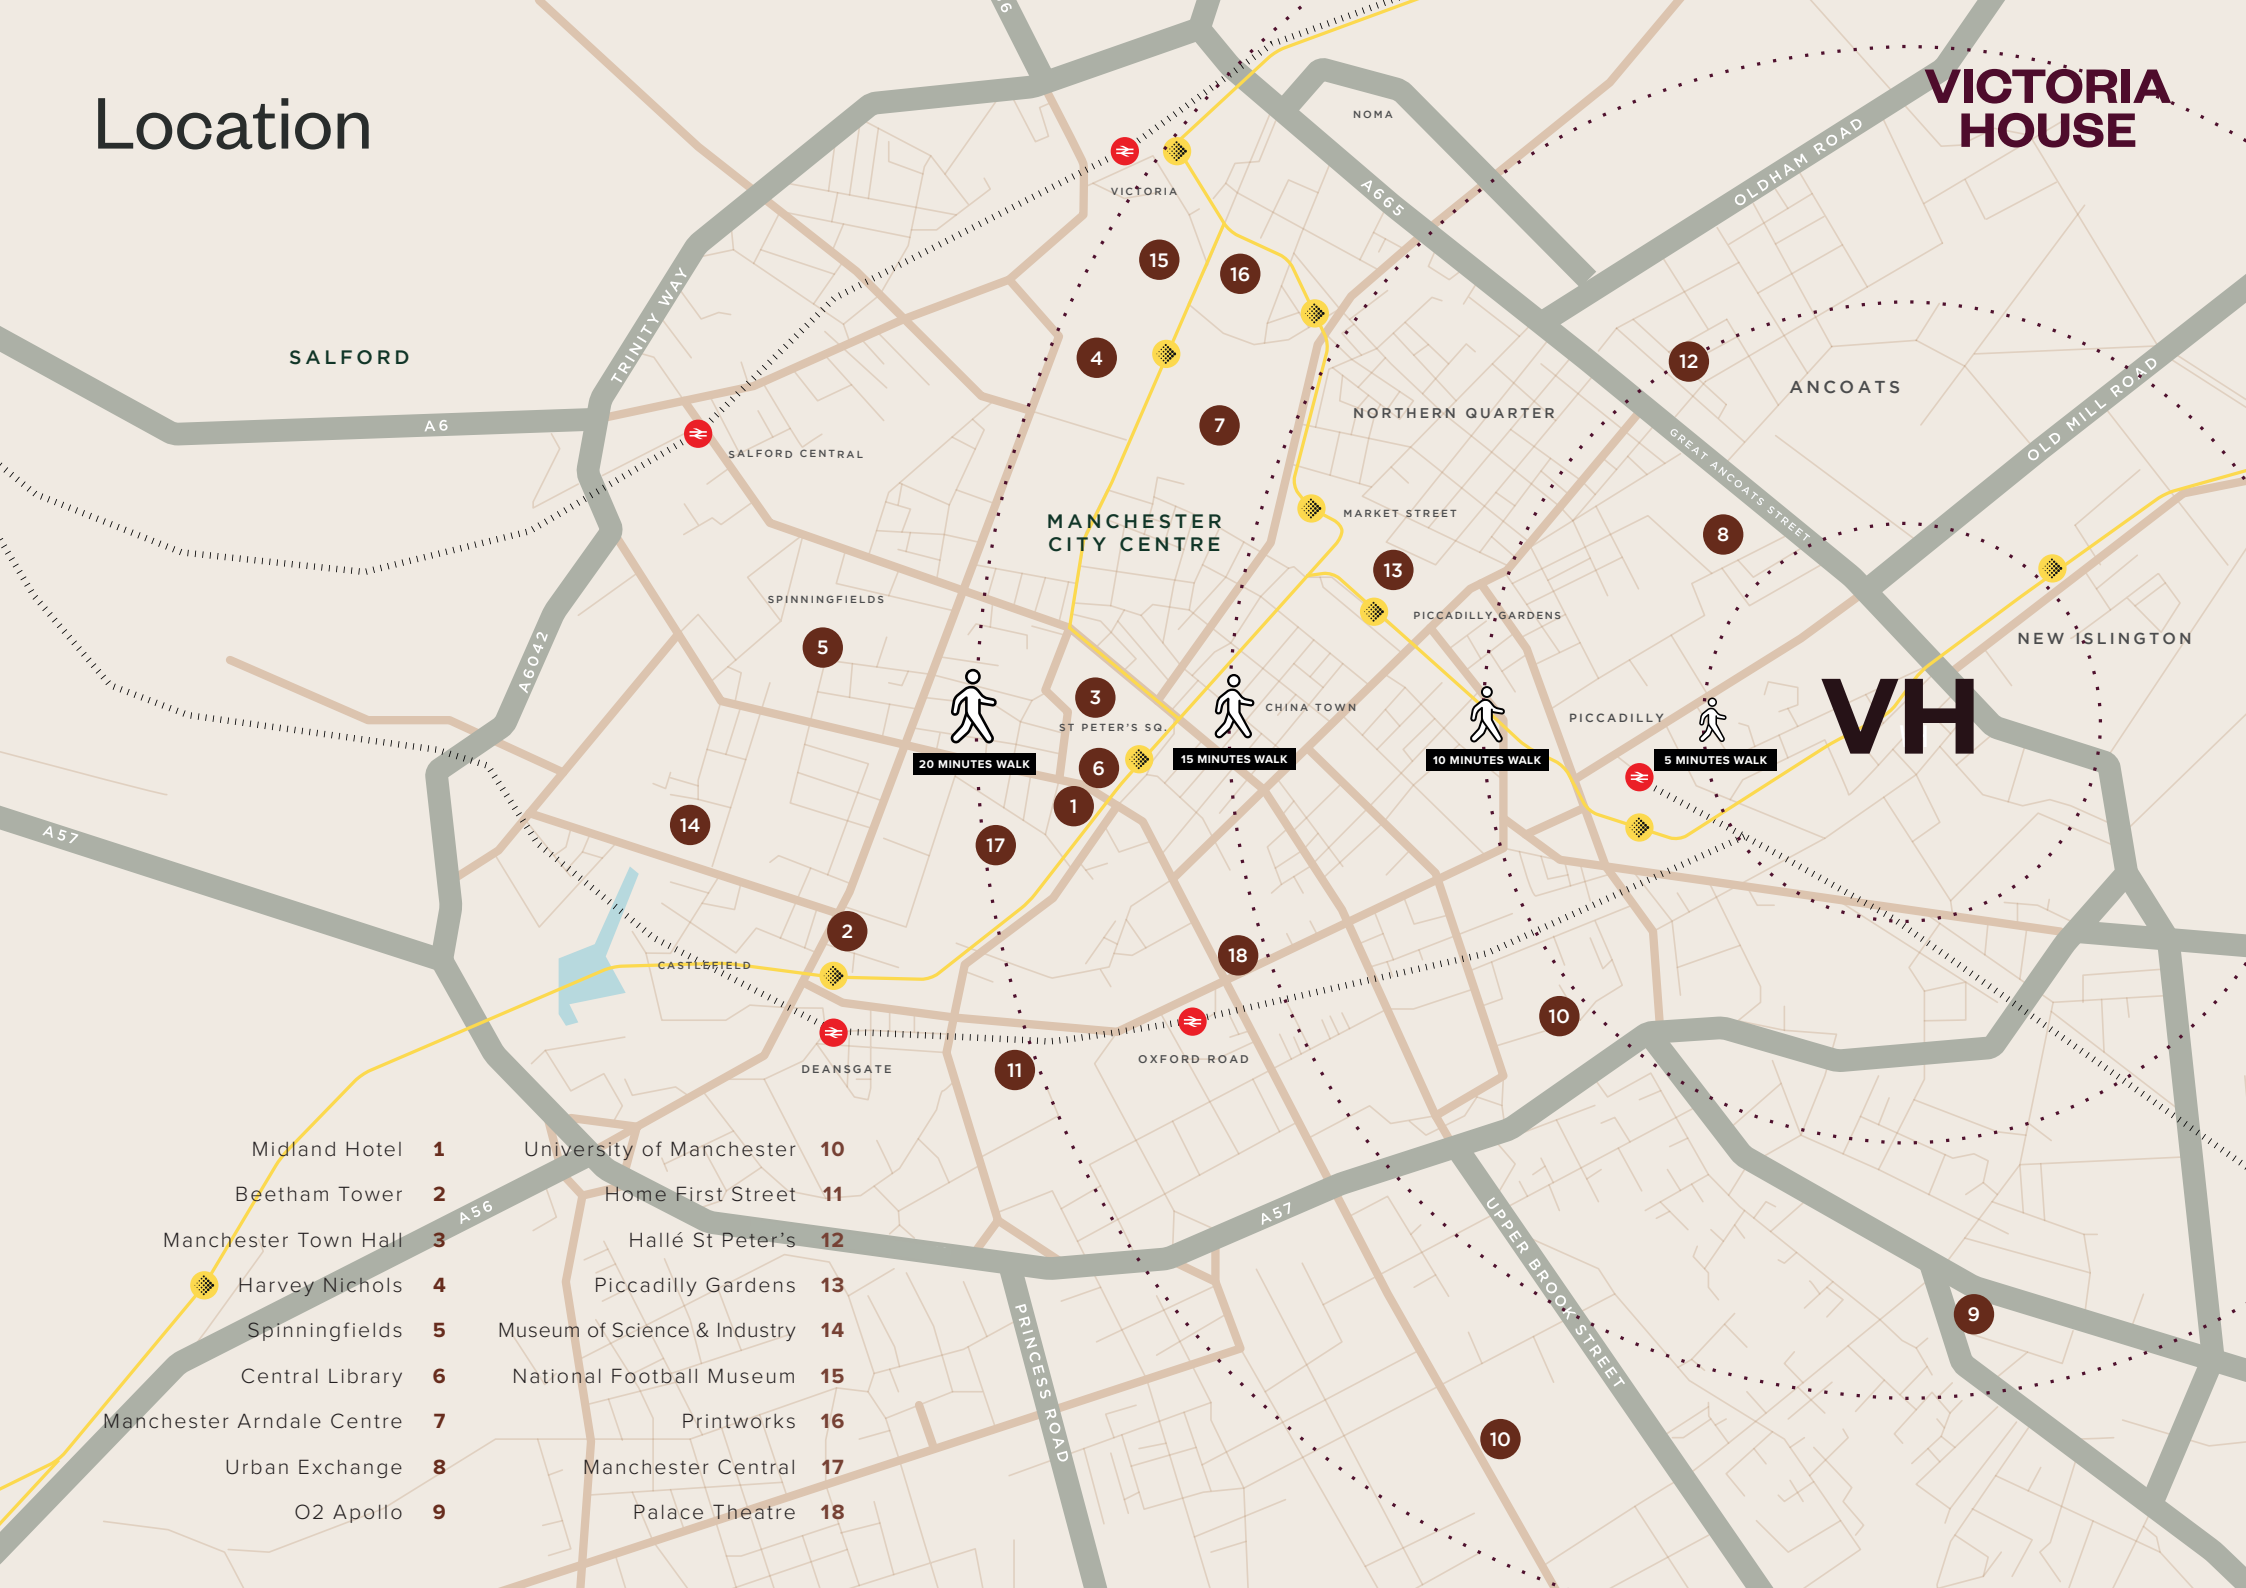

Location

VICTORIA HOUSE

VH

- | | | | |
|---------------------------|---|------------------------------|----|
| Midland Hotel | 1 | University of Manchester | 10 |
| Beetham Tower | 2 | Home First Street | 11 |
| Manchester Town Hall | 3 | Hallé St Peter's | 12 |
| Harvey Nichols | 4 | Piccadilly Gardens | 13 |
| Spinningfields | 5 | Museum of Science & Industry | 14 |
| Central Library | 6 | National Football Museum | 15 |
| Manchester Arndale Centre | 7 | Printworks | 16 |
| Urban Exchange | 8 | Manchester Central | 17 |
| O2 Apollo | 9 | Palace Theatre | 18 |